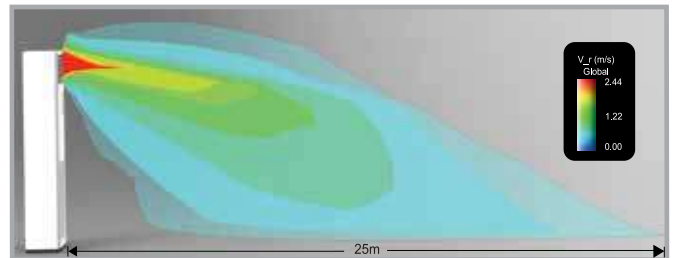

● Far Air Throw

The floor standing is able to achieve air throw distance up to 25m*.

* Note: Based on model FVN60AV1L